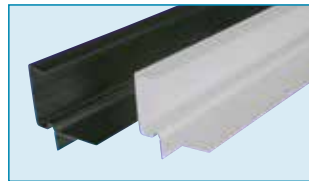

Continuous Dry Verge R Profile