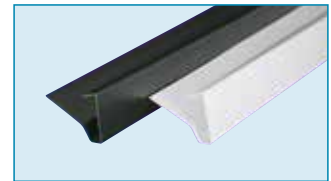

Continuous Dry Verge S Profile